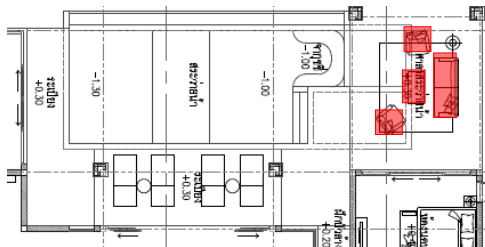

OPTION-1
LF-11 : CONSOLE / SIZE : W60 x D40 x H80 cm.

OPTION-2
LF-10 : CONSOLE / SIZE : W140 x D40 x H80 cm.

OPTION-2
LF-11 : CONSOLE / SIZE : W60 x D40 x H80 cm.

OPTION-1
AW-03 : WALL MIRROR

OPTION-2
AW-03 : WALL MIRROR

LF-26 : SIDE TABLE

LF-28 : TV. CABINET

AW-06 : WALL MIRROR

LF-30 : DRESSING STOOL

LF-29 : SIDE TABLE

27 : BENCH

LF-35 : AREA RUG @ MASTER BEDROOM
SIZE : 300 x 200 cm.

LF-36 : AREA RUG @ BEDROOM 1
SIZE : 300 x 200 cm.

LF-37 : AREA RUG @ BEDROOM 2
SIZE : 300 x 200 cm.

LF-38 : DAYBED (OUTDOOR) / 4 Pcs.

OPTION 1

LF-39 : SIDE TABLE (OUTDOOR) / 2 Pcs.

PLAN

LF-38 : DAYBED (OUTDOOR) / 4 Pcs.

OPTION 2

LF-41 : ARMCHAIR (OUTDOOR) / 2 Pcs.
OPTION 1

LF-40 : SOFA (OUTDOOR)
OPTION 1

LF-42 : COFFEE TABLE (OUTDOOR)
OPTION 1

PLAN

LF-41 : ARMCHAIR (OUTDOOR) / 2 Pes.
OPTION 2

LF-40 : SOFA (OUTDOOR)
OPTION 2

PLAN

LF-42 : COFFEE TABLE (OUTDOOR)
OPTION 2

THANK YOU