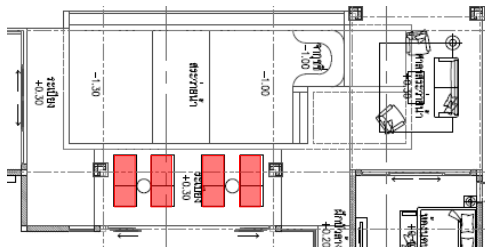

OPTION-1
LF-11 : CONSOLE / SIZE : W60 x D40 x H80 cm.

OPTION-2
LF-10 : CONSOLE / SIZE : W140 x D40 x H80 cm.

OPTION-2
LF-11 : CONSOLE / SIZE : W60 x D40 x H80 cm.

OPTION-1
AW-03 : WALL MIRROR

OPTION-2
AW-03 : WALL MIRROR

LF-26 : SIDE TABLE

LF-28 : TV. CABINET

AW-06 : WALL MIRROR

LF-30 : DRESSING STOOL

LF-29 : SIDE TABLE

27 : BENCH

LF-35 : AREA RUG @ MASTER BEDROOM
SIZE : 300 x 200 cm.

LF-36 : AREA RUG @ BEDROOM 1
SIZE : 300 x 200 cm.

LF-37 : AREA RUG @ BEDROOM 2
SIZE : 300 x 200 cm.

LF-38 : DAYBED (OUTDOOR) / 4 Pcs.

OPTION 1

LF-39 : SIDE TABLE (OUTDOOR) / 2 Pcs.

PLAN

LF-38 : DAYBED (OUTDOOR) / 4 Pcs.

OPTION 2

LF-41 : ARMCHAIR (OUTDOOR) / 2 Pcs.
OPTION 1

LF-40 : SOFA (OUTDOOR)
OPTION 1

LF-42 : COFFEE TABLE (OUTDOOR)
OPTION 1

PLAN

LF-41 : ARMCHAIR (OUTDOOR) / 2 Pes.
OPTION 2

LF-40 : SOFA (OUTDOOR)
OPTION 2

PLAN

LF-42 : COFFEE TABLE (OUTDOOR)
OPTION 2

THANK YOU